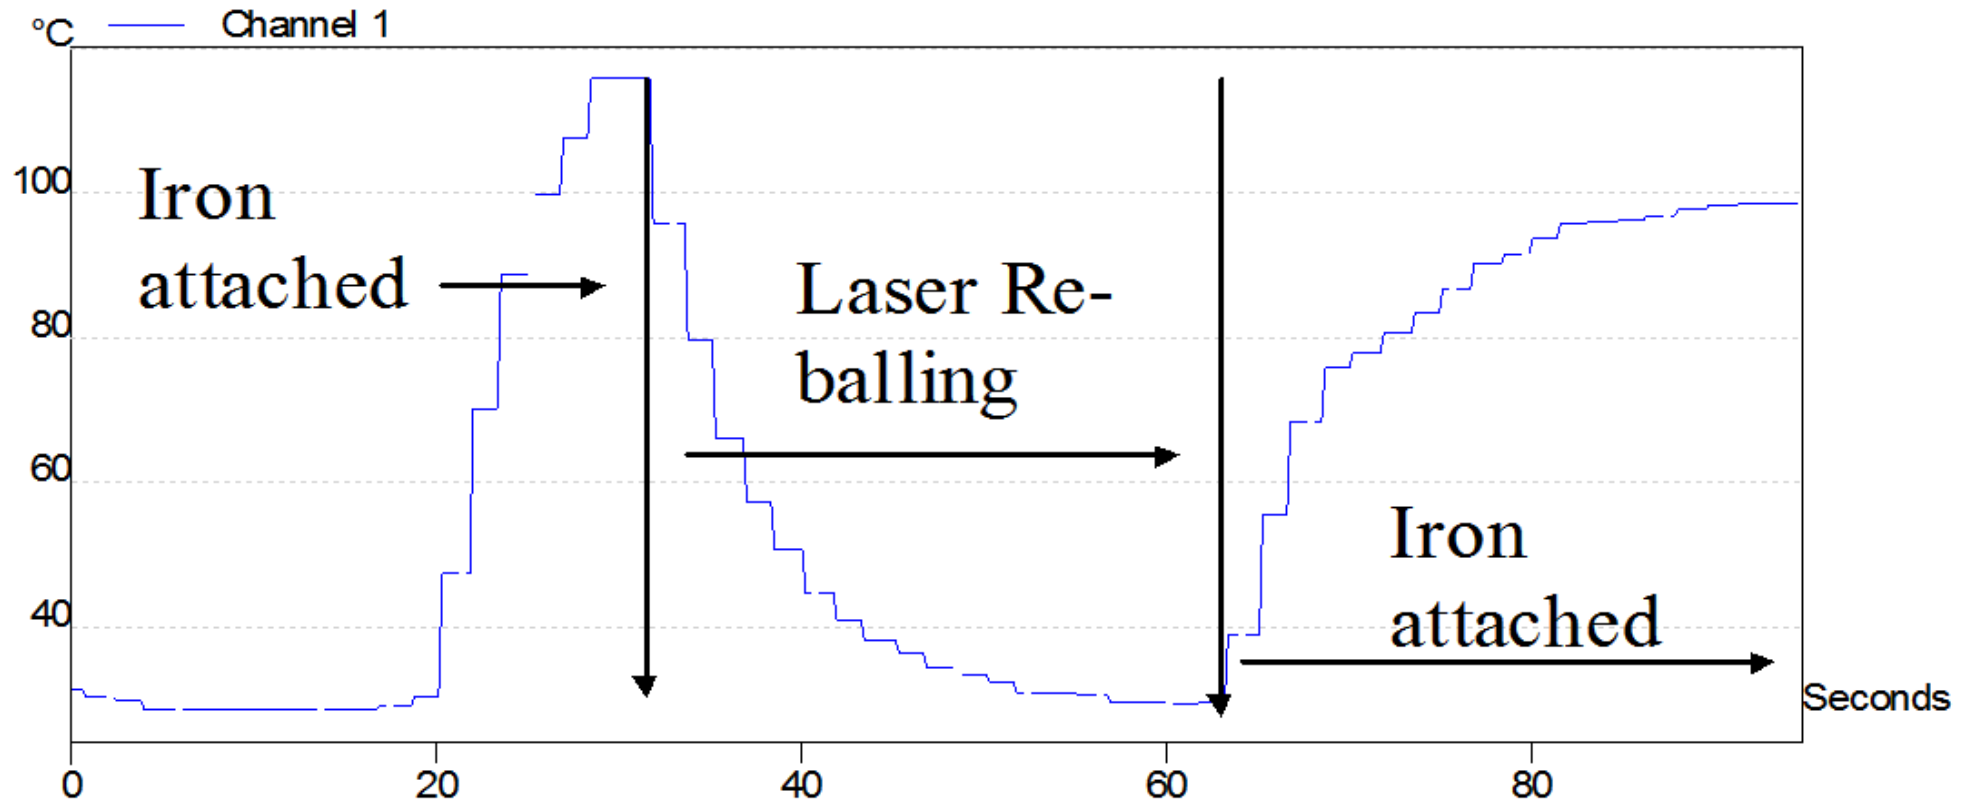

PROFIL DE TEMPERATUE- SOUDAGE DES BILLES

RETRONIX
Services Spares Parts Training Consulting **EUROPE**

Global Services for a Global Industry